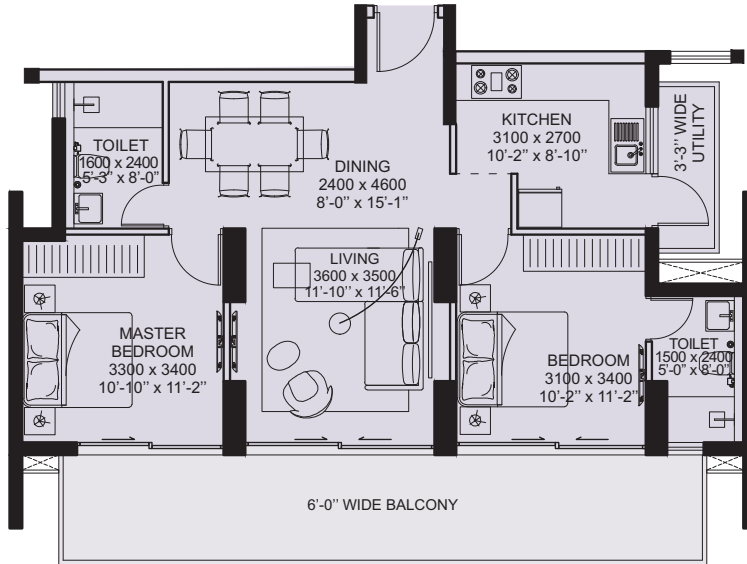

ILD Arete Sohna Floor Plan, 2BHK 1275

UNIT PLANNING

2 BHK

Area: 1275 sq.ft.

9654953152